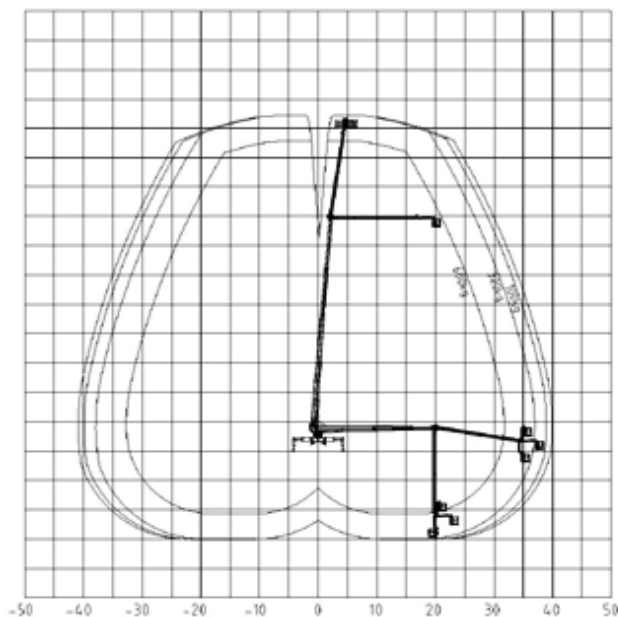

EWP EQUIPMENT 45M - 61M

MODEL	MAX WORKING HEIGHT	MAX PLATFORM HEIGHT	G.V.M	TRAVEL HEIGHT	TRAVEL LENGTH	TRAVEL WIDTH	MAX HORIZONTAL REACH	MAX BASKET CAPACITY	DRIVE TYPE
WT250	45M	43M	26,400KG	3.99M	10M	2.5M	30M	600KG	6 X 6
WT530	53M	51M	31,950KG	3.9M	12M	2.5M	39M	600KG	8 X 8
WT570	57M	55M	25,850KG	3.9M	11.9M	2.51M	41M	600KG	6 X 6
WT610	61M	59M	34,560KG	4.15M	11.96M	2.54M	37.5M	600KG	8 X 8

WT 450

WT 530

WT 570

WT 610