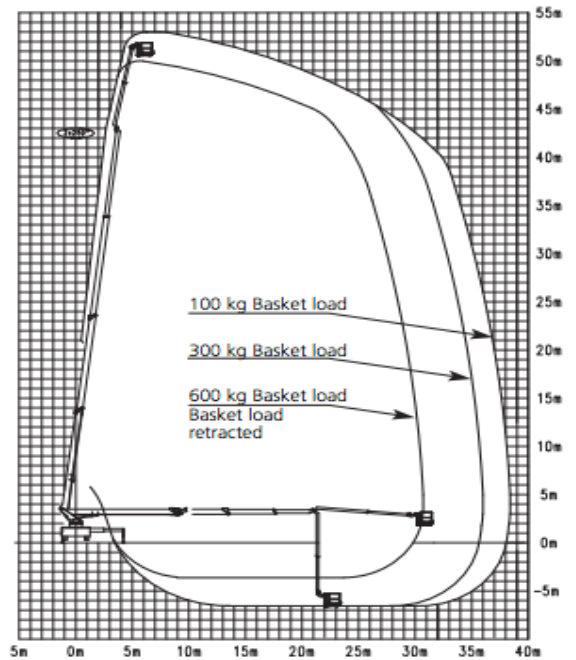

EWP EQUIPMENT 45M - 61M

MODEL	MAX WORKING HEIGHT	MAX PLATFORM HEIGHT	G.V.M	TRAVEL HEIGHT	TRAVEL LENGTH	TRAVEL WIDTH	MAX HORIZONTAL REACH	MAX BASKET CAPACITY	DRIVE TYPE
WT250	45M	43M	26,400KG	3.99M	10M	2.5M	30M	600KG	6 X 6
WT530	53M	51M	31,950KG	3.9M	12M	2.5M	39M	600KG	8 X 8
WT570	57M	55M	25,850KG	3.9M	11.9M	2.51M	41M	600KG	6 X 6
WT610	61M	59M	34,560KG	4.15M	11.96M	2.54M	37.5M	600KG	8 X 8

WT 450

WT 530

WT 570

WT 610