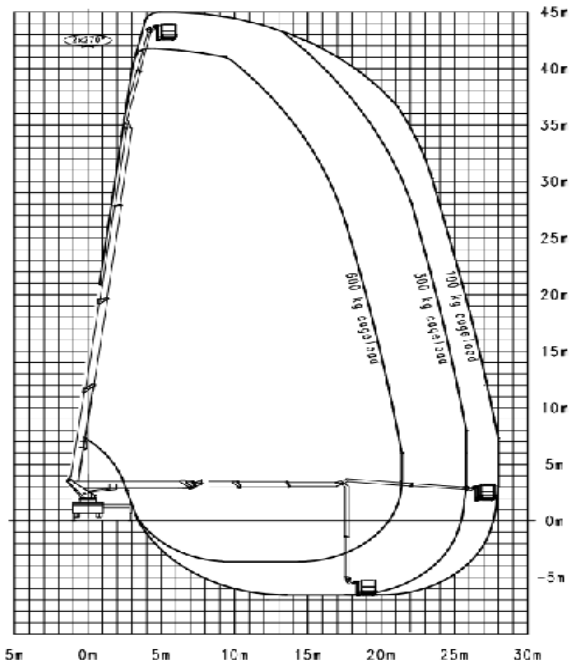

EWP EQUIPMENT 45M - 61M

MODEL	MAX WORKING HEIGHT	MAX PLATFORM HEIGHT	G.V.M	TRAVEL HEIGHT	TRAVEL LENGTH	TRAVEL WIDTH	MAX HORIZONTAL REACH	MAX BASKET CAPACITY	DRIVE TYPE
WT250	45M	43M	26,400KG	3.99M	10M	2.5M	30M	600KG	6 X 6
WT530	53M	51M	31,950KG	3.9M	12M	2.5M	39M	600KG	8 X 8
WT570	57M	55M	25,850KG	3.9M	11.9M	2.51M	41M	600KG	6 X 6
WT610	61M	59M	34,560KG	4.15M	11.96M	2.54M	37.5M	600KG	8 X 8

WT 450

WT 530

WT 570

WT 610