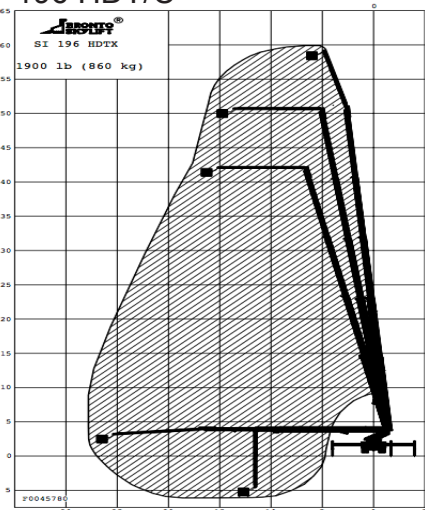

EWP EQUIPMENT 70M - 103M

MODEL	MAX WORKING HEIGHT	MAX PLATFORM HEIGHT	G.V.M	TRAVEL HEIGHT	TRAVEL LENGTH	TRAVEL WIDTH	MAX HORIZONTAL REACH	MAX BASKET CAPACITY	DRIVE TYPE
WT700	70M	68M	36,410KG	4.2M	13.83M	2.55M	35.7M	600KG	8 X 8
WT1000	103M	100.5M	60,000KG	4M	16.5M	2.73M	36M	530KG	8 X 8

LIVE LINE * Telescopic Bare Hand Tested to 500Kv

MODEL	MAX WORKING HEIGHT	MAX PLATFORM HEIGHT	G.V.M	TRAVEL HEIGHT	TRAVEL LENGTH	TRAVEL WIDTH	MAX HORIZONTAL REACH	MAX BASKET CAPACITY	DRIVE TYPE
178HDT	54.2M	52.2M	32,500KG	4M	13.5M	2.44M	22.2M	450KG	8 X 8
196HDT/C	60M	58M	35,000KG	4.1M	13.5M	2.5M	26M	360KG	8 X 8
P650i	65M	63M	35,600KG	4.2M	13.68M	2.5M	27M	500KG	8 X 10

196 HDT/C