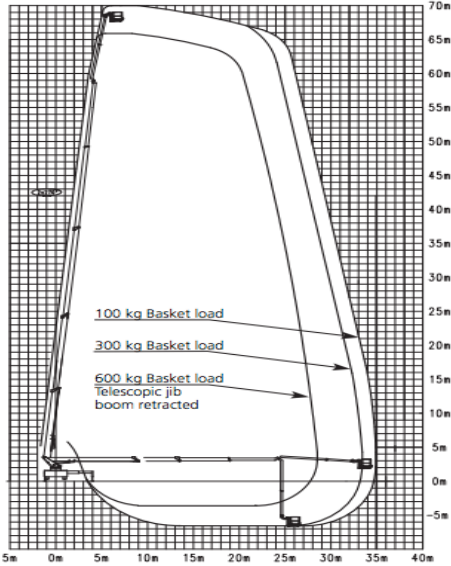

# EWP EQUIPMENT 70M - 103M

MODEL	MAX WORKING HEIGHT	MAX PLATFORM HEIGHT	G.V.M	TRAVEL HEIGHT	TRAVEL LENGTH	TRAVEL WIDTH	MAX HORIZONTAL REACH	MAX BASKET CAPACITY	DRIVE TYPE
WT700	70M	68M	36,410KG	4.2M	13.83M	2.55M	35.7M	600KG	8 X 8
WT1000	103M	100.5M	60,000KG	4M	16.5M	2.73M	36M	530KG	8 X 8

WT 700

WT 1000

**LIVE LINE** \* Telescopic Bare Hand Tested to 500Kv

MODEL	MAX WORKING HEIGHT	MAX PLATFORM HEIGHT	G.V.M	TRAVEL HEIGHT	TRAVEL LENGTH	TRAVEL WIDTH	MAX HORIZONTAL REACH	MAX BASKET CAPACITY	DRIVE TYPE
178HDT	54.2M	52.2M	32,500KG	4M	13.5M	2.44M	22.2M	450KG	8 X 8
196HDT/C	60M	58M	35,000KG	4.1M	13.5M	2.5M	26M	360KG	8 X 8
P650i	65M	63M	35,600KG	4.2M	13.68M	2.5M	27M	500KG	8 X 10