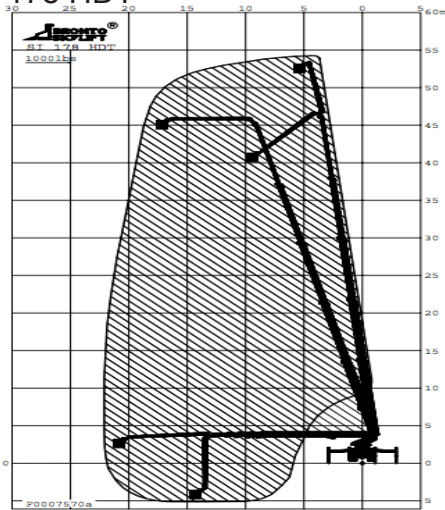

EWP EQUIPMENT 70M - 103M

MODEL	MAX WORKING HEIGHT	MAX PLATFORM HEIGHT	G.V.M	TRAVEL HEIGHT	TRAVEL LENGTH	TRAVEL WIDTH	MAX HORIZONTAL REACH	MAX BASKET CAPACITY	DRIVE TYPE
WT700	70M	68M	36,410KG	4.2M	13.83M	2.55M	35.7M	600KG	8 X 8
WT1000	103M	100.5M	60,000KG	4M	16.5M	2.73M	36M	530KG	8 X 8

LIVE LINE * Telescopic Bare Hand Tested to 500Kv

MODEL	MAX WORKING HEIGHT	MAX PLATFORM HEIGHT	G.V.M	TRAVEL HEIGHT	TRAVEL LENGTH	TRAVEL WIDTH	MAX HORIZONTAL REACH	MAX BASKET CAPACITY	DRIVE TYPE
178HDT	54.2M	52.2M	32,500KG	4M	13.5M	2.44M	22.2M	450KG	8 X 8
196HDT/C	60M	58M	35,000KG	4.1M	13.5M	2.5M	26M	360KG	8 X 8
P650i	65M	63M	35,600KG	4.2M	13.68M	2.5M	27M	500KG	8 X 10

178 HDT