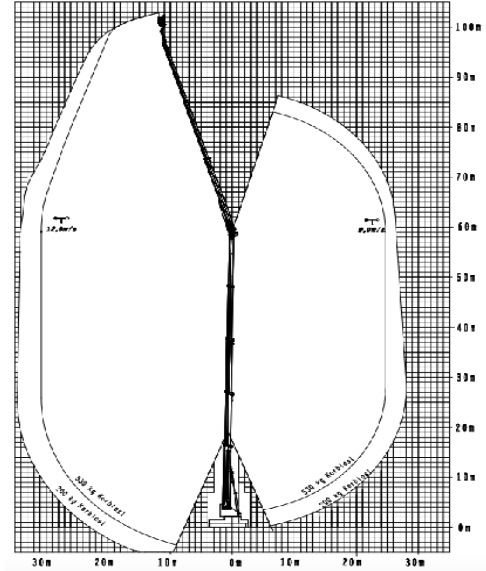

# EWP EQUIPMENT 70M - 103M

MODEL	MAX WORKING HEIGHT	MAX PLATFORM HEIGHT	G.V.M	TRAVEL HEIGHT	TRAVEL LENGTH	TRAVEL WIDTH	MAX HORIZONTAL REACH	MAX BASKET CAPACITY	DRIVE TYPE
WT700	70M	68M	36,410KG	4.2M	13.83M	2.55M	35.7M	600KG	8 X 8
WT1000	103M	100.5M	60,000KG	4M	16.5M	2.73M	36M	530KG	8 X 8

WT 700

WT 1000

**LIVE LINE** \* Telescopic Bare Hand Tested to 500Kv

MODEL	MAX WORKING HEIGHT	MAX PLATFORM HEIGHT	G.V.M	TRAVEL HEIGHT	TRAVEL LENGTH	TRAVEL WIDTH	MAX HORIZONTAL REACH	MAX BASKET CAPACITY	DRIVE TYPE
178HDT	54.2M	52.2M	32,500KG	4M	13.5M	2.44M	22.2M	450KG	8 X 8
196HDT/C	60M	58M	35,000KG	4.1M	13.5M	2.5M	26M	360KG	8 X 8
P650i	65M	63M	35,600KG	4.2M	13.68M	2.5M	27M	500KG	8 X 10